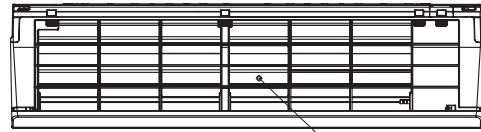

Unit : mm

Top air suction grill

Mounting plate

Air outlet

Horizontal air deflector

Front panel

Cabinet

220.4

60

19.3

Drain

Drain cap connection port

Narrow pipe (φ 6.35)

Wide pipe (φ 9.52) (RAK-35RPC)

Wide pipe (φ 12.7) (RAK-50RPC)

※ When piping is drawn from the left side, exchange the drain hose for the drain cap.