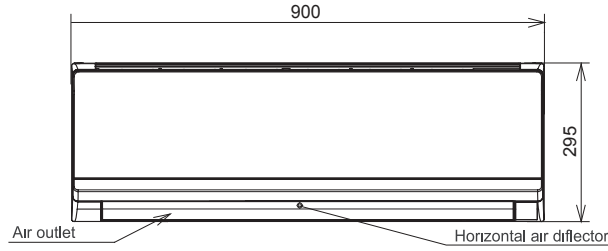

Unit : mm

Top air suction grill

Mounting plate

Air outlet

Horizontal air deflector

Front panel

Cabinet

220.4

60

19.3

Drain

Drain cap connection port

Narrow pipe (φ 6.35)

Wide pipe (φ 9.52) (RAK-35RPC)

Wide pipe (φ 12.7) (RAK-50RPC)

※ When piping is drawn from the left side, exchange the drain hose for the drain cap.