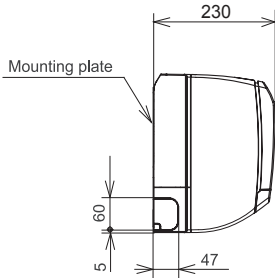

Unit : mm

Top air suction grill

Mounting plate

Air outlet

Horizontal air deflector

Front panel

Cabinet

220.4

60

19.3

Drain

Drain cap connection port

Narrow pipe (φ 6.35)

Wide pipe (φ 9.52) (RAK-35RPC)

Wide pipe (φ 12.7) (RAK-50RPC)

※ When piping is drawn from the left side, exchange the drain hose for the drain cap.