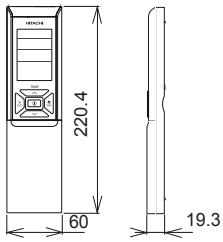

Unit : mm

Top air suction grill

Mounting plate

Air outlet

Horizontal air deflector

Front panel

Cabinet

220.4

60

19.3

Drain

Drain cap connection port

Narrow pipe (φ 6.35)

Wide pipe (φ 9.52) (RAK-35RPC)

Wide pipe (φ 12.7) (RAK-50RPC)

※ When piping is drawn from the left side, exchange the drain hose for the drain cap.