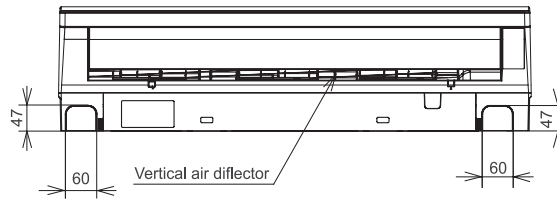

47

Vertical air deflector

60