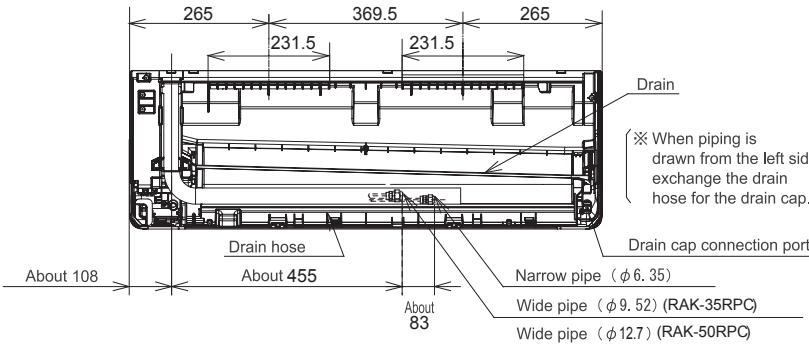

Unit : mm

Top air suction grill

Mounting plate

Air outlet

Horizontal air deflector

Front panel

Cabinet

220.4

60

19.3

Drain

Drain cap connection port

Narrow pipe (φ 6.35)

Wide pipe (φ 9.52) (RAK-35RPC)

Wide pipe (φ 12.7) (RAK-50RPC)

※ When piping is drawn from the left side, exchange the drain hose for the drain cap.