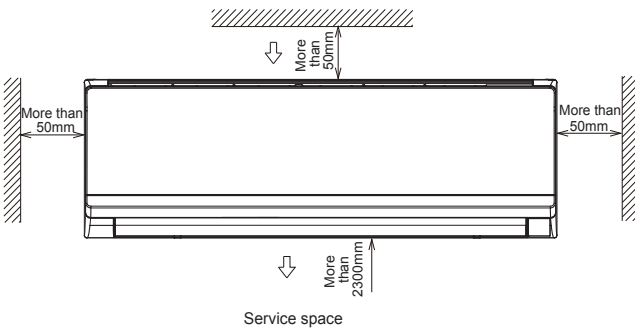

60

19.3

Drain

Drain cap connection port

Narrow pipe (φ 6.35)

Wide pipe (φ 9.52) (RAK-35RPC)

Wide pipe (φ 12.7) (RAK-50RPC)

※ When piping is drawn from the left side, exchange the drain hose for the drain cap.

About 108

About 455

About 83

47

Vertical air deflector

60

Service space