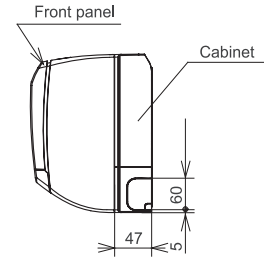

Unit : mm

Top air suction grill

Mounting plate

Air outlet

Horizontal air deflector

Front panel

Cabinet

220.4

60

19.3

Drain

Drain cap connection port

Narrow pipe (φ 6.35)

Wide pipe (φ 9.52) (RAK-35RPC)

Wide pipe (φ 12.7) (RAK-50RPC)

※ When piping is drawn from the left side, exchange the drain hose for the drain cap.