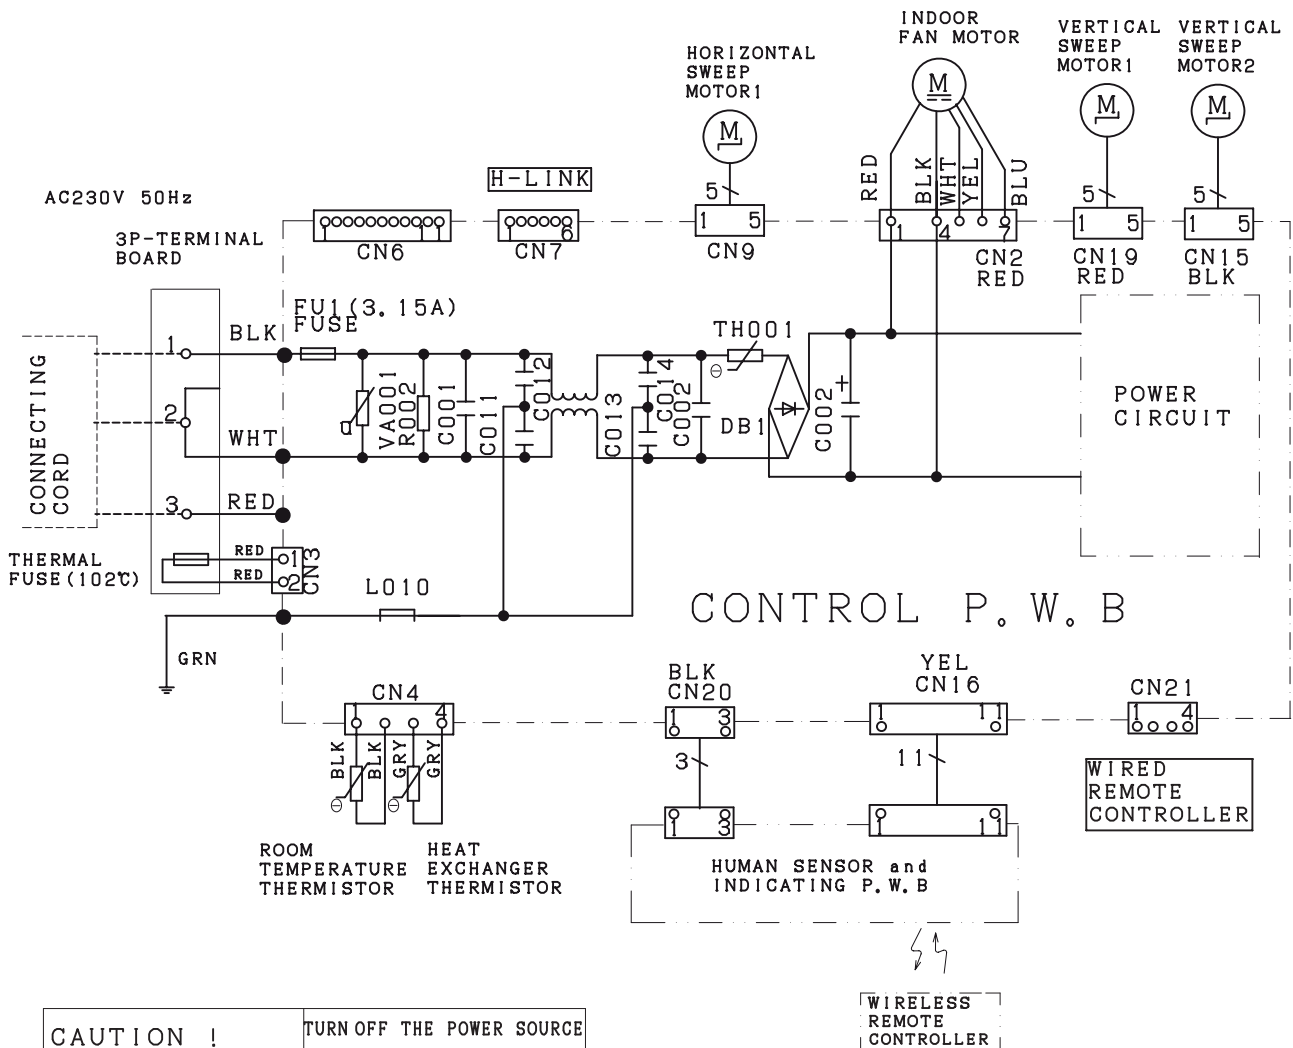

BLK: BLACK YEL: YELLOW  
 BLU: BLUE GRN: GREEN  
 RED: RED WHT: WHITE  
 GRY: GRAY BRN: BROWN

CAUTION ! HIGH VOLTAGE	TURN OFF THE POWER SOURCE DURING THE SERVICE WORK.
---------------------------	---

WIRELESS  
REMOTE  
CONTROLLER